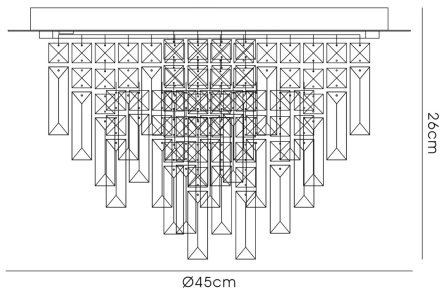

IL31811

Maddison French Gold

Maddison 45cm Ceiling Round 6 Light G9 French Gold/Crystal

DATA SHEET

LINE DRAWING

MARKETING INFORMATION

Brief Description	Maddison Crystal Ceiling Flush 6 Light
-------------------	--

PHYSICAL CHARACTERISTICS

Colour Finish	French Gold
---------------	-------------

MECHANICAL SPECIFICATION

Item Nett Weight (kg)	6.7kg
Diameter (mm)	450mm
Height (mm)	260mm

ENERGY SPECIFICATION

Energy Class	A++ to D
--------------	----------