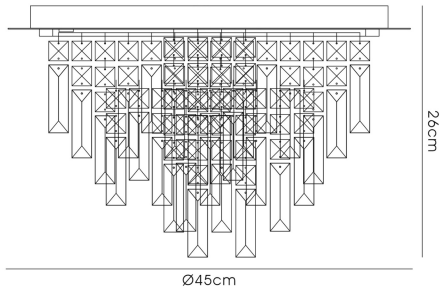

IL31811

Maddison French Gold

Maddison 45cm Ceiling Round 6 Light G9 French Gold/Crystal

DATA SHEET

LINE DRAWING

MARKETING INFORMATION

Brief Description	Maddison Crystal Ceiling Flush 6 Light
-------------------	--

PHYSICAL CHARACTERISTICS

Colour Finish	French Gold
---------------	-------------

MECHANICAL SPECIFICATION

Item Nett Weight (kg)	6.7kg
Diameter (mm)	450mm
Height (mm)	260mm

ENERGY SPECIFICATION

Energy Class	A++ to D
--------------	----------