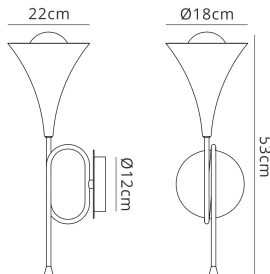

M6353

Jazz

Jazz Wall Lamp, 1 x E27 (Max 20W), Gold Painting

LINE DRAWING

DATA SHEET

MARKETING INFORMATION

Brief Description Jazz Wall Lamp 1 Light

PHYSICAL CHARACTERISTICS

Colour Finish Gold Painted

MECHANICAL SPECIFICATION

Item Nett Weight (kg)	0.85kg
Length (mm)	180mm
Width (mm)	530mm
Height (mm)	220mm
Projection (mm)	220mm

ENERGY SPECIFICATION

Energy Class A++ to D

LAMP SPECIFICATION

No: of Lamp	1
Lamp Socket	E27
Recommended Lamp	LED (GLS A60)
Max Wattage Lamp (W)	20W
Lamp Included	No

ELECTRICAL & SAFETY SPECIFICATION

Protection Class	Class 1 - Earth Connection Required
Switched	Not Switched
Dimmable	Yes - Suitable Lamps & Dimmer Required
IP Rating	IP20