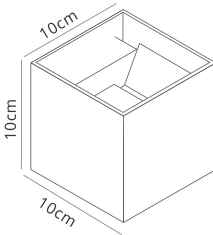

LINE DRAWING

DATA SHEET

MARKETING INFORMATION

Brief Description Davos Wall Lamp 2 x 6W LED

PHYSICAL CHARACTERISTICS

Colour Finish Dark Grey
Wall Mountable Yes

MECHANICAL SPECIFICATION

Item Nett Weight (kg) 0.61kg
Width (mm) 100mm
Height (mm) 100mm
Projection (mm) 100mm

ENERGY SPECIFICATION

Energy Class F

LAMP SPECIFICATION

No: of Lamp 1
Lamp Socket Integral LED
Recommended Lamp Integral LED
Max Wattage Lamp (W) 12W
Lamp Included Yes - Integrated
Type of Lamp Included Integrated LED
Colour Temperature (K) 3000K Warm White (±5%)

OPTICAL SPECIFICATION

Beam Angle (°) 0-120°
System Flux (lm) 1100lm (±5%)
CRI >80

DRIVER SPECIFICATION

Driver Included Yes

ELECTRICAL & SAFETY SPECIFICATION

Protection Class Class 1 - Earth Connection Required
Switched Not Switched
Dimmable No
IP Rating IP54

QUALITY STANDARDS

Average Life (hrs) 30000hrs

[Click to view the full product details](#)

Inspired Lighting Ltd. are continually developing and improving their products.
Technical specifications subject to change without prior notice.