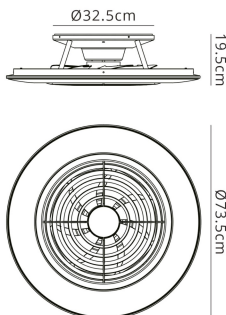

LINE DRAWING

[Click to view the full product details](#)

DATA SHEET

MARKETING INFORMATION

Brief Description

Alisio XL 73.5cm 95W LED Dimmable Ceiling Light & 58W DC Fan With Single Speed Reverse, Silver c/w Remote, APP & Alexa/Google Voice Control, 5900lm

PHYSICAL CHARACTERISTICS

Colour Finish	Silver
Colour Finish 2	White

MECHANICAL SPECIFICATION

Item Nett Weight (kg)	5.81kg
Diameter (mm)	735mm
Height (mm)	195mm

ENERGY SPECIFICATION

Energy Class	G

LAMP SPECIFICATION

No: of Lamp	1
Lamp Socket	Integral LED
Recommended Lamp	Integral LED
Max Wattage Lamp (W)	95W
Lamp Included	Yes - Integrated
Type of Lamp Included	Integrated LED
Colour Temperature (K)	2700 - 5000K Tuneable White (±5%)

ADDITIONAL INFORMATION

Delivery Requirements	Item Has a LARGE CARTON (PF 24 OK) With Dimensions of: 78x78x24cm. Item Has a LARGE CARTON (PF 24 OK) With Dimensions of: 78x78x24cm.

OPTICAL SPECIFICATION

Beam Angle (°)	120°
System Flux (lm)	5900lm (±5%)
CRI	>80

DRIVER SPECIFICATION

Inspired Lighting Ltd. are continually developing and improving their products.
Technical specifications subject to change without prior notice.