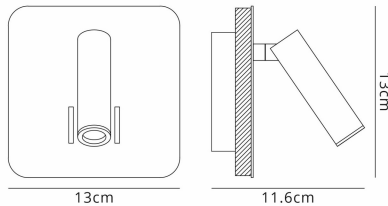

## LINE DRAWING

### MECHANICAL SPECIFICATION

Item Nett Weight (kg)	0.6kg
Width (mm)	130mm
Height (mm)	130mm
Projection (mm)	116mm