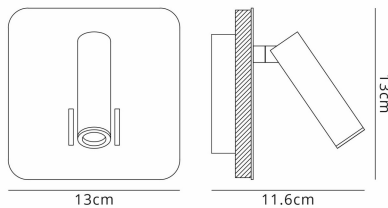

## LINE DRAWING

### MECHANICAL SPECIFICATION

Item Nett Weight (kg)	0.6kg
Width (mm)	130mm
Height (mm)	130mm
Projection (mm)	116mm