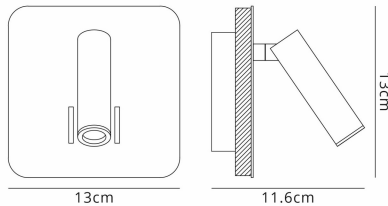

M7854

Cayman

Cayman Square Wall + Reading Light, 6W + 3W LED, 3000K, 620lm Total, Individually Switched, Satin Gold, 3yrs Warranty

LINE DRAWING

DATA SHEET

MARKETING INFORMATION

Brief Description	Cayman Square Wall + Reading Light 6W + 3W LED Switched Satin Gold
-------------------	--

PHYSICAL CHARACTERISTICS

Colour Finish	Satin Gold
---------------	------------

MECHANICAL SPECIFICATION

Item Nett Weight (kg)	0.6kg
Width (mm)	130mm
Height (mm)	130mm
Projection (mm)	116mm

ENERGY SPECIFICATION