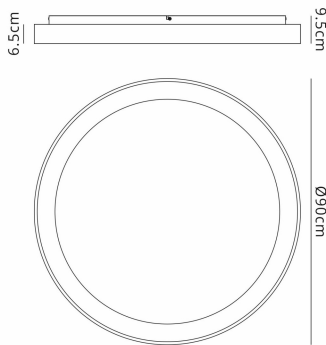

M8018

Niseko White

Niseko Ring Ceiling 90cm 78W LED, 3000K, 6200lm, White, 3yrs Warranty

LINE DRAWING

[Click to view the full product details](#)

DATA SHEET

MARKETING INFORMATION

Brief Description Niseko Ceiling Ring 78W LED White

PHYSICAL CHARACTERISTICS

Colour Finish White
Ceiling Mountable Yes

MECHANICAL SPECIFICATION

Item Nett Weight (kg) 7.2kg
Diameter (mm) 900mm
Height (mm) 95mm

ENERGY SPECIFICATION

Energy Class G

LAMP SPECIFICATION

No: of Lamp 1
Lamp Socket Integral LED
Recommended Lamp Integral LED
Max Wattage Lamp (W) 78W
Lamp Included Yes - Integrated
Type of Lamp Included Integrated LED
Colour Temperature (K) 3000K Warm White (±5%)

ADDITIONAL INFORMATION

Delivery Requirements Item Has a LARGE CARTON (PF 24 OK) With Dimensions of: 97x97x12cm.

OPTICAL SPECIFICATION

Beam Angle (°) 110°
System Flux (lm) 6200lm (±5%)
CRI >80

DRIVER SPECIFICATION