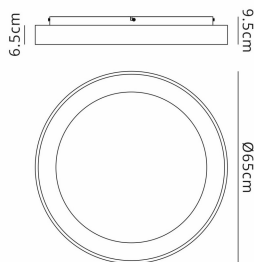

M8020

Niseko White

Niseko Ring Ceiling 65cm 48W LED, 3000K, 3900lm, White, 3yrs Warranty

LINE DRAWING

[Click to view the full product details](#)

DATA SHEET

MARKETING INFORMATION

Brief Description Niseko Ceiling Ring 48W LED White

PHYSICAL CHARACTERISTICS

Colour Finish White
Ceiling Mountable Yes

MECHANICAL SPECIFICATION

Item Nett Weight (kg) 3.7kg
Diameter (mm) 650mm
Height (mm) 95mm

ENERGY SPECIFICATION

Energy Class G

LAMP SPECIFICATION

No: of Lamp 1
Lamp Socket Integral LED
Recommended Lamp Integral LED
Max Wattage Lamp (W) 48W
Lamp Included Yes - Integrated
Type of Lamp Included Integrated LED
Colour Temperature (K) 3000K Warm White (±5%)

ADDITIONAL INFORMATION

Delivery Requirements Item Has a LARGE CARTON (PF 24 OK) With Dimensions of: 72x72x12cm.

OPTICAL SPECIFICATION

Beam Angle (°) 110°
System Flux (lm) 3900lm (±5%)
CRI >80

DRIVER SPECIFICATION