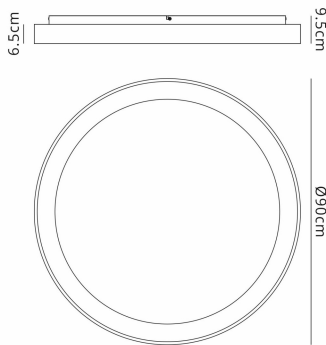

M8022

Niseko Black

Niseko Ring Ceiling 90cm 78W LED, 3000K, 6200lm, Black, 3yrs Warranty

LINE DRAWING

[Click to view the full product details](#)

DATA SHEET

MARKETING INFORMATION

Brief Description Niseko Ceiling Ring 78W LED Black

PHYSICAL CHARACTERISTICS

Colour Finish Black
Ceiling Mountable Yes

MECHANICAL SPECIFICATION

Item Nett Weight (kg) 7.2kg
Diameter (mm) 900mm
Height (mm) 95mm

ENERGY SPECIFICATION

Energy Class G

LAMP SPECIFICATION

No: of Lamp 1
Lamp Socket Integral LED
Recommended Lamp Integral LED
Max Wattage Lamp (W) 78W
Lamp Included Yes - Integrated
Type of Lamp Included Integrated LED
Colour Temperature (K) 3000K Warm White (±5%)

ADDITIONAL INFORMATION

Delivery Requirements Item Has a LARGE CARTON (PF 24 OK) With Dimensions of: 97x97x12cm.

OPTICAL SPECIFICATION

Beam Angle (°) 110°
System Flux (lm) 6200lm (±5%)
CRI >80

DRIVER SPECIFICATION