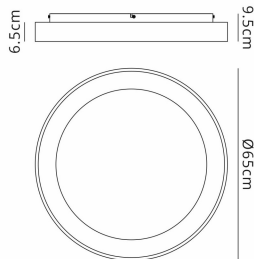

M8024

Niseko Black

Niseko Ring Ceiling 65cm 48W LED, 3000K, 3900lm, Black, 3yrs Warranty

LINE DRAWING

[Click to view the full product details](#)

DATA SHEET

MARKETING INFORMATION

Brief Description Niseko Ceiling Ring 48W LED Black

PHYSICAL CHARACTERISTICS

Colour Finish Black
Ceiling Mountable Yes

MECHANICAL SPECIFICATION

Item Nett Weight (kg) 3.7kg
Diameter (mm) 650mm
Height (mm) 95mm

ENERGY SPECIFICATION

Energy Class G

LAMP SPECIFICATION

No: of Lamp 1
Lamp Socket Integral LED
Recommended Lamp Integral LED
Max Wattage Lamp (W) 48W
Lamp Included Yes - Integrated
Type of Lamp Included Integrated LED
Colour Temperature (K) 3000K Warm White (±5%)

ADDITIONAL INFORMATION

Delivery Requirements Item Has a LARGE CARTON (PF 24 OK) With Dimensions of: 72x72x12cm.

OPTICAL SPECIFICATION

Beam Angle (°) 110°
System Flux (lm) 3900lm (±5%)
CRI >80

DRIVER SPECIFICATION