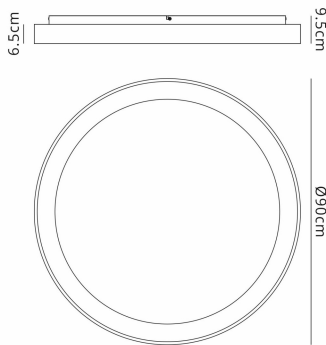

M8026

Niseko Gold

Niseko Ring Ceiling 90cm 78W LED, 3000K, 6200lm, Gold, 3yrs Warranty

LINE DRAWING

[Click to view the full product details](#)

DATA SHEET

MARKETING INFORMATION

Brief Description Niseko Ceiling Ring 78W LED Gold

PHYSICAL CHARACTERISTICS

Colour Finish Gold
Ceiling Mountable Yes

MECHANICAL SPECIFICATION

Item Nett Weight (kg) 7.2kg
Diameter (mm) 900mm
Height (mm) 95mm

ENERGY SPECIFICATION

Energy Class G

LAMP SPECIFICATION

No: of Lamp 1
Lamp Socket Integral LED
Recommended Lamp Integral LED
Max Wattage Lamp (W) 78W
Lamp Included Yes - Integrated
Type of Lamp Included Integrated LED
Colour Temperature (K) 3000K Warm White (±5%)

ADDITIONAL INFORMATION

Delivery Requirements Item Has a LARGE CARTON (PF 24 OK) With Dimensions of: 97x97x12cm.

OPTICAL SPECIFICATION

Beam Angle (°) 110°
System Flux (lm) 6200lm (±5%)
CRI >80

DRIVER SPECIFICATION