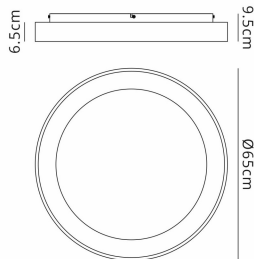

M8028

Niseko Gold

Niseko Ring Ceiling 65cm 48W LED, 3000K, 3900lm, Gold, 3yrs Warranty

LINE DRAWING

[Click to view the full product details](#)

DATA SHEET

MARKETING INFORMATION

Brief Description Niseko Ceiling Ring 48W LED Gold

PHYSICAL CHARACTERISTICS

Colour Finish Gold
Ceiling Mountable Yes

MECHANICAL SPECIFICATION

Item Nett Weight (kg) 3.7kg
Diameter (mm) 650mm
Height (mm) 95mm

ENERGY SPECIFICATION

Energy Class G

LAMP SPECIFICATION

No: of Lamp 1
Lamp Socket Integral LED
Recommended Lamp Integral LED
Max Wattage Lamp (W) 48W
Lamp Included Yes - Integrated
Type of Lamp Included Integrated LED
Colour Temperature (K) 3000K Warm White (±5%)

ADDITIONAL INFORMATION

Delivery Requirements Item Has a LARGE CARTON (PF 24 OK) With Dimensions of: 72x72x12cm.

OPTICAL SPECIFICATION

Beam Angle (°) 110°
System Flux (lm) 3900lm (±5%)
CRI >80

DRIVER SPECIFICATION