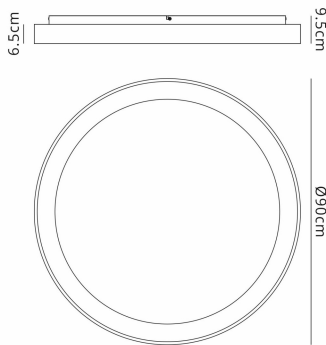

M8030

Niseko Wood

Niseko Ring Ceiling 90cm 78W LED, 3000K, 6200lm, Wood, 3yrs Warranty

LINE DRAWING

[Click to view the full product details](#)

DATA SHEET

MARKETING INFORMATION

Brief Description Niseko Ceiling Ring 78W LED Wood

PHYSICAL CHARACTERISTICS

Colour Finish Wood
Ceiling Mountable Yes

MECHANICAL SPECIFICATION

Item Nett Weight (kg) 7.2kg
Diameter (mm) 900mm
Height (mm) 95mm

ENERGY SPECIFICATION

Energy Class G

LAMP SPECIFICATION

No: of Lamp 1
Lamp Socket Integral LED
Recommended Lamp Integral LED
Max Wattage Lamp (W) 78W
Lamp Included Yes - Integrated
Type of Lamp Included Integrated LED
Colour Temperature (K) 3000K Warm White (±5%)

ADDITIONAL INFORMATION

Delivery Requirements Item Has a LARGE CARTON (PF 24 OK) With Dimensions of: 97x97x12cm.

OPTICAL SPECIFICATION

Beam Angle (°) 110°
System Flux (lm) 6200lm (±5%)
CRI >80

DRIVER SPECIFICATION