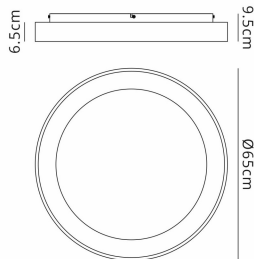

LINE DRAWING

[Click to view the full product details](#)

DATA SHEET

MARKETING INFORMATION

Brief Description	Niseko Ceiling Ring 48W LED Wood

PHYSICAL CHARACTERISTICS

Colour Finish	Wood
Ceiling Mountable	Yes

MECHANICAL SPECIFICATION

Item Nett Weight (kg)	3.7kg
Diameter (mm)	650mm
Height (mm)	95mm

ENERGY SPECIFICATION

Energy Class	G

LAMP SPECIFICATION

No: of Lamp	1
Lamp Socket	Integral LED
Recommended Lamp	Integral LED
Max Wattage Lamp (W)	48W
Lamp Included	Yes - Integrated
Type of Lamp Included	Integrated LED
Colour Temperature (K)	3000K Warm White (±5%)

ADDITIONAL INFORMATION

Delivery Requirements	Item Has a LARGE CARTON (PF 24 OK) With Dimensions of: 72x72x12cm.

OPTICAL SPECIFICATION

Beam Angle (°)	110°
System Flux (lm)	3900lm (±5%)
CRI	>80

DRIVER SPECIFICATION

Driver Included	Yes

ELECTRICAL & SAFETY SPECIFICATION

Protection Class	Class 1 - Earth Connection Required
Dimmable	No

Inspired Lighting Ltd. are continually developing and improving their products.
Technical specifications subject to change without prior notice.