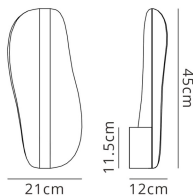

PHYSICAL CHARACTERISTICS

Colour Finish	White
Ceiling Mountable	No
Wall Mountable	Yes

MECHANICAL SPECIFICATION

Item Nett Weight (kg)	1.07kg
Width (mm)	210mm
Height (mm)	460mm
Projection (mm)	120mm

ENERGY SPECIFICATION

OPTICAL SPECIFICATION

Beam Angle (°)	120°
System Flux (lm)	850lm (±5%)
CRI	=80

DRIVER SPECIFICATION

Driver Included	Yes
-----------------	-----

ELECTRICAL & SAFETY SPECIFICATION

Protection Class	Class 1 - Earth Connection Required
Switched	Not Switched
Dimmable	Yes - Suitable Dimmer Required
IP Rating	IP20

LINE DRAWING

[Click to view the full product details](#)

Inspired Lighting Ltd. are continually developing and improving their products.
Technical specifications subject to change without prior notice.

M8211