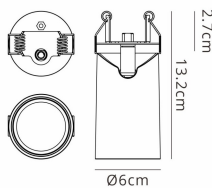

M8295

Sal

Sal 5.8cm 1 Light Recessed Spotlight GU10, Matt White

LINE DRAWING

DATA SHEET

MARKETING INFORMATION

Brief Description Sal 1 Light Recessed Spotlight
Matt White

PHYSICAL CHARACTERISTICS

Colour Finish Matt White
Recessable Yes

MECHANICAL SPECIFICATION

Item Nett Weight (kg) 0.3kg
Diameter (mm) 58mm
Height (mm) 132mm
Cut Out (mm) 45mm

ENERGY SPECIFICATION

Energy Class A++ to E

LAMP SPECIFICATION

No: of Lamp 1
Lamp Socket GU10
Recommended Lamp LED (50mm Reflector)
Max Wattage Lamp (W) 10W
Lamp Included No

ELECTRICAL & SAFETY SPECIFICATION

Protection Class Class 1 - Earth Connection
Required
Dimmable Yes - Suitable Lamps & Dimmer
Required
Dimmer Included No
IP Rating IP20

QUALITY STANDARDS

Warranty (yrs) 1yr

[Click to view the full product details](#)

OVERVIEW

The Sal range enables the user to choose their own compatible GU10 lamp as long as it does not exceed the maximum 10W permitted for use in each fitting. The linear and round light fixtures feature short cylindrical pivotal heads, set against substantial plates. The singular spotlights have a square plate and the wall lamp version has a conveniently positioned rocker switch underneath. The entire collection including wall, table and floor lamps are coated in