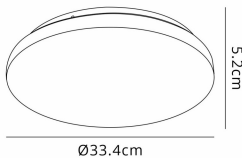

M8693

Zero CCT

Zero CCT 33.4cm Ceiling 33cm Round, 24W LED, On Board CCT Switch 3000/4000/5000K, 2040lm, White, 3yrs Warranty

LINE DRAWING

[Click to view the full product details](#)

DATA SHEET

MARKETING INFORMATION

Brief Description	Zero CCT Ceiling 33cm Round, 24W LED, CCT 3000/4000/5000K, White
-------------------	--

PHYSICAL CHARACTERISTICS

Colour Finish	White
Ceiling Mountable	Yes

MECHANICAL SPECIFICATION

Item Nett Weight (kg)	0.5kg
Diameter (mm)	334mm
Height (mm)	52mm