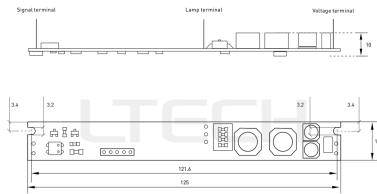

Dimmable	Yes - Suitable Dimmer Required
Dimmer Included	No
IP Rating	IP20

QUALITY STANDARDS

Average Life (hrs)	50000hrs
Warranty (yrs)	5yrs

LINE DRAWING

Dimensions Unit : mm

[Click to view the full product details](#)