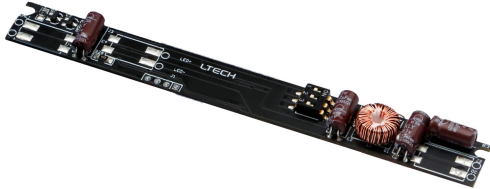

MT-100-400-D1D1

DALI -MAGNETIC

DALI Special for MGANETIC Constant Current Dimmable Driver 48VDC 100-400mA ,9-42Vdc , Out put Range.1-16.8W , IP20, 5yrs Warrenty.

DATA SHEET

ELECTRICAL & SAFETY SPECIFICATION

Dimmable	Yes - Suitable Dimmer Required
Dimmer Included	No
IP Rating	IP20

QUALITY STANDARDS

Average Life (hrs)	50000hrs
Warranty (yrs)	5yrs