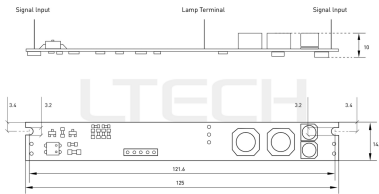

Dimmable	Yes - Suitable Dimmer Required
Dimmer Included	No
IP Rating	IP20

QUALITY STANDARDS

Average Life (hrs)	50000hrs
Warranty (yrs)	5yrs

LINE DRAWING

Dimensions Unit : mm

[Click to view the full product details](#)