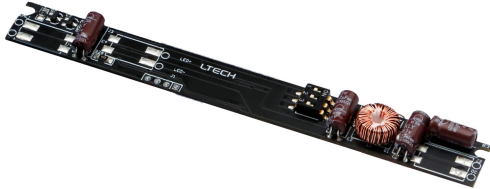

MT-350-700-D1D1

DALI -MAGNETIC

DALI Special for MGANETIC Constant Current Dimmable Driver 48VDC 350-700mA ,9-42Vdc , Out put Range.3.5-29.4W , IP20, 5yrs Warrenty.

DATA SHEET

ELECTRICAL & SAFETY SPECIFICATION

Dimmable	Yes - Suitable Dimmer Required
Dimmer Included	No
IP Rating	IP20

QUALITY STANDARDS

Average Life (hrs)	50000hrs
Warranty (yrs)	5yrs