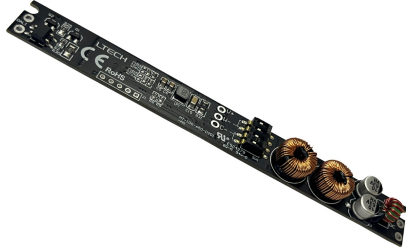

# MT-500-650-D2D1

# DALI -MAGNETIC

DALI-2 Special for MGANETIC Constant Current Dimmable Driver DT8 Tuneable 48VDC 500-650mA ,9-42Vdc , Out put Range.4.5-25.35W , IP20, 5yrs Wrnty.

## OVERVIEW

Special for magnetic absorption lamp and linear , Multi-current setting, DC to DC Constant current output ,DALI -2 DT8 Tuneable Magnetic installation application, quiet and without high-frequency interference sound.